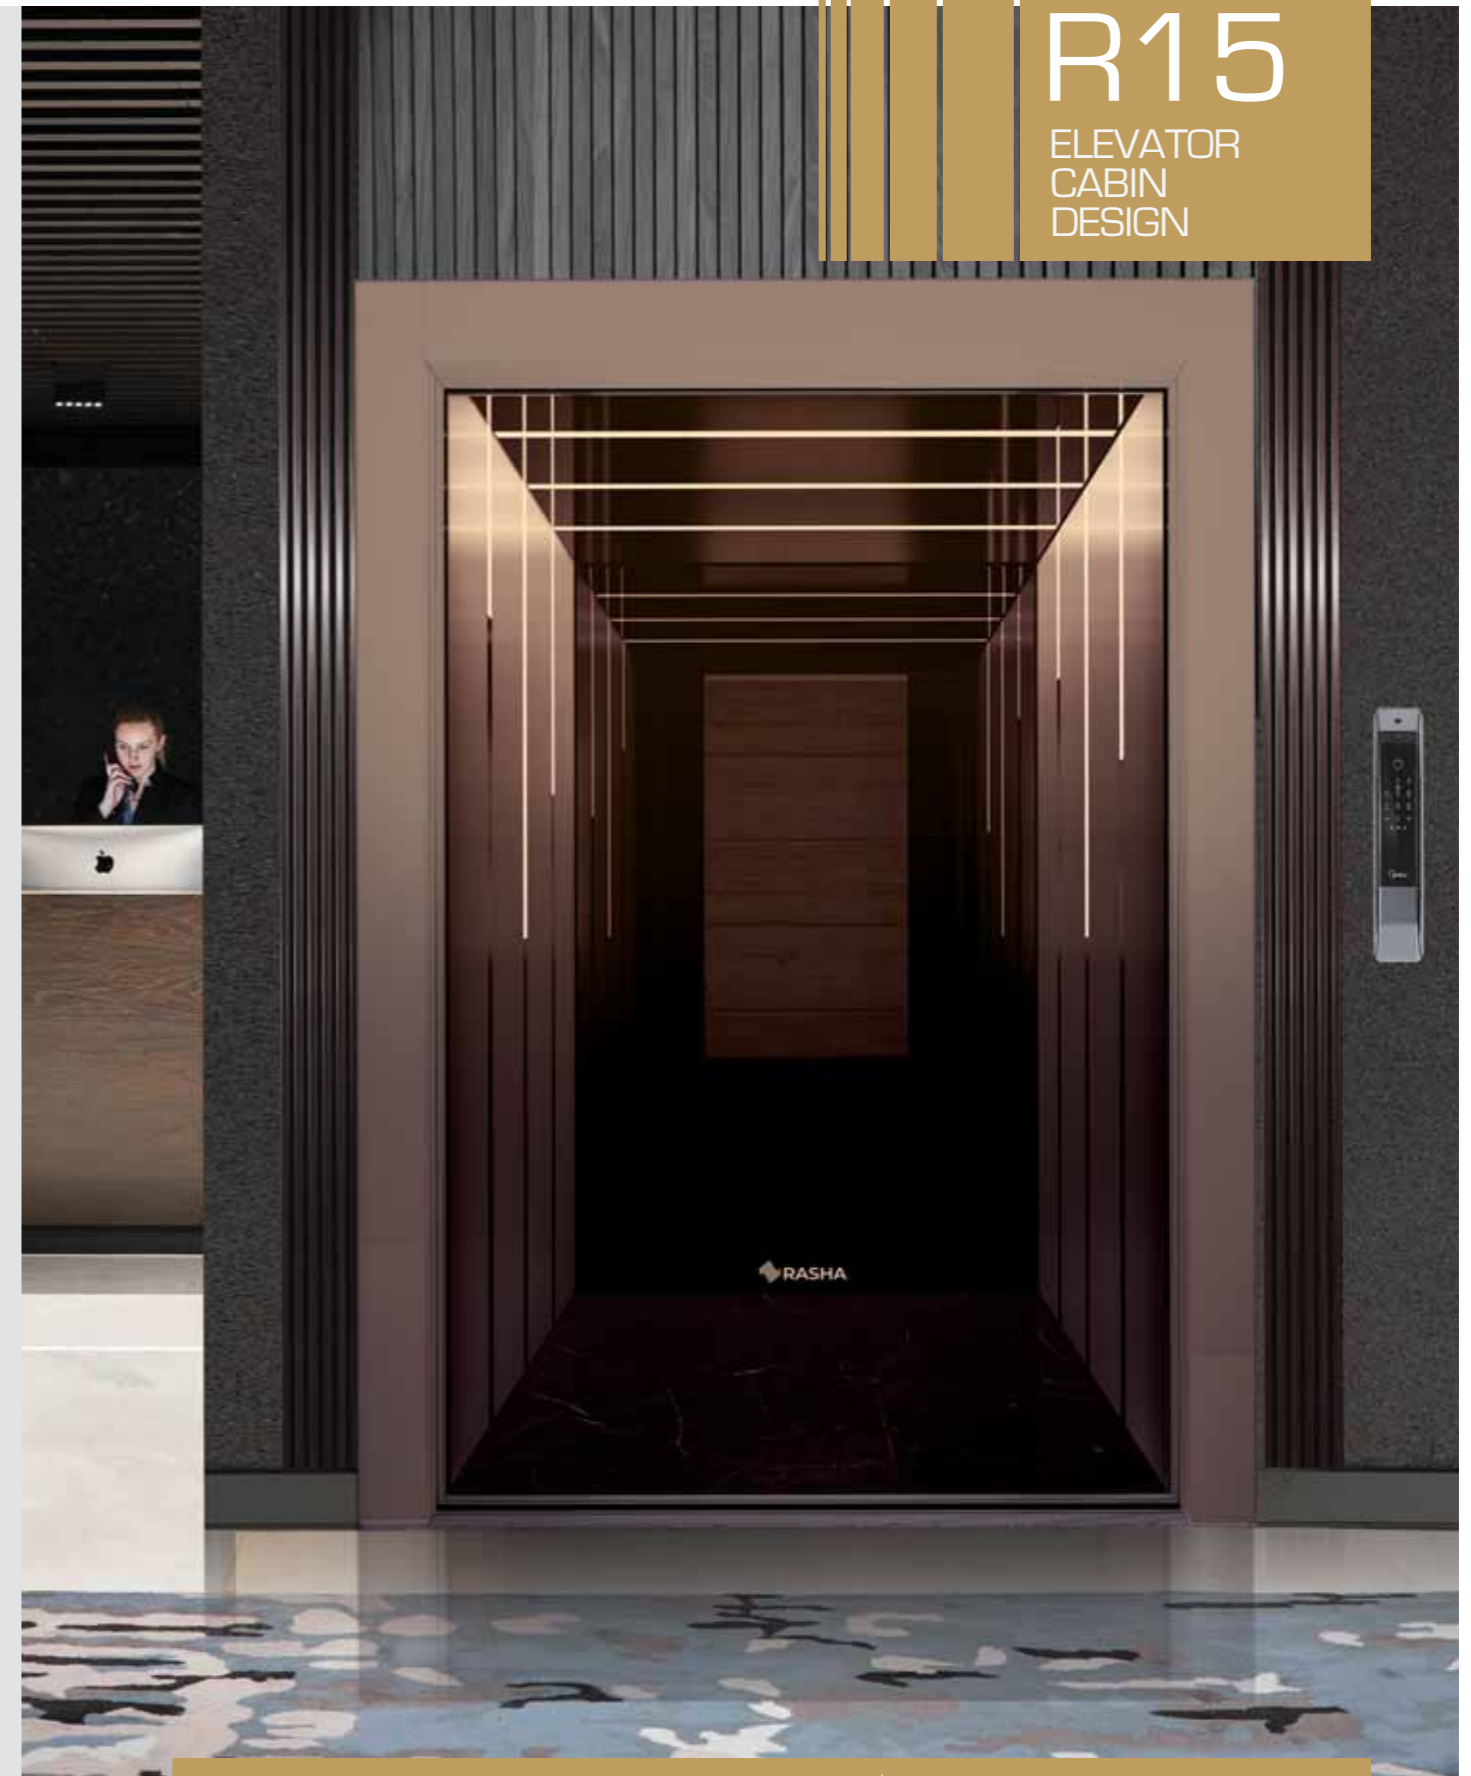

R15
ELEVATOR
CABIN
DESIGN

The distinctive interior design you choose to accent your building will impact how tenants connect with the space. From rich textures to classical materials, our exclusive packages offer virtually unlimited design flexibility for creating an inviting ambiance.

- Copper
- Silver
- Golden
- Smoked

RASHA Company is the most well equipped elevator cabins in Iran with the capability of producing cabins in various colors and tones with different materials,