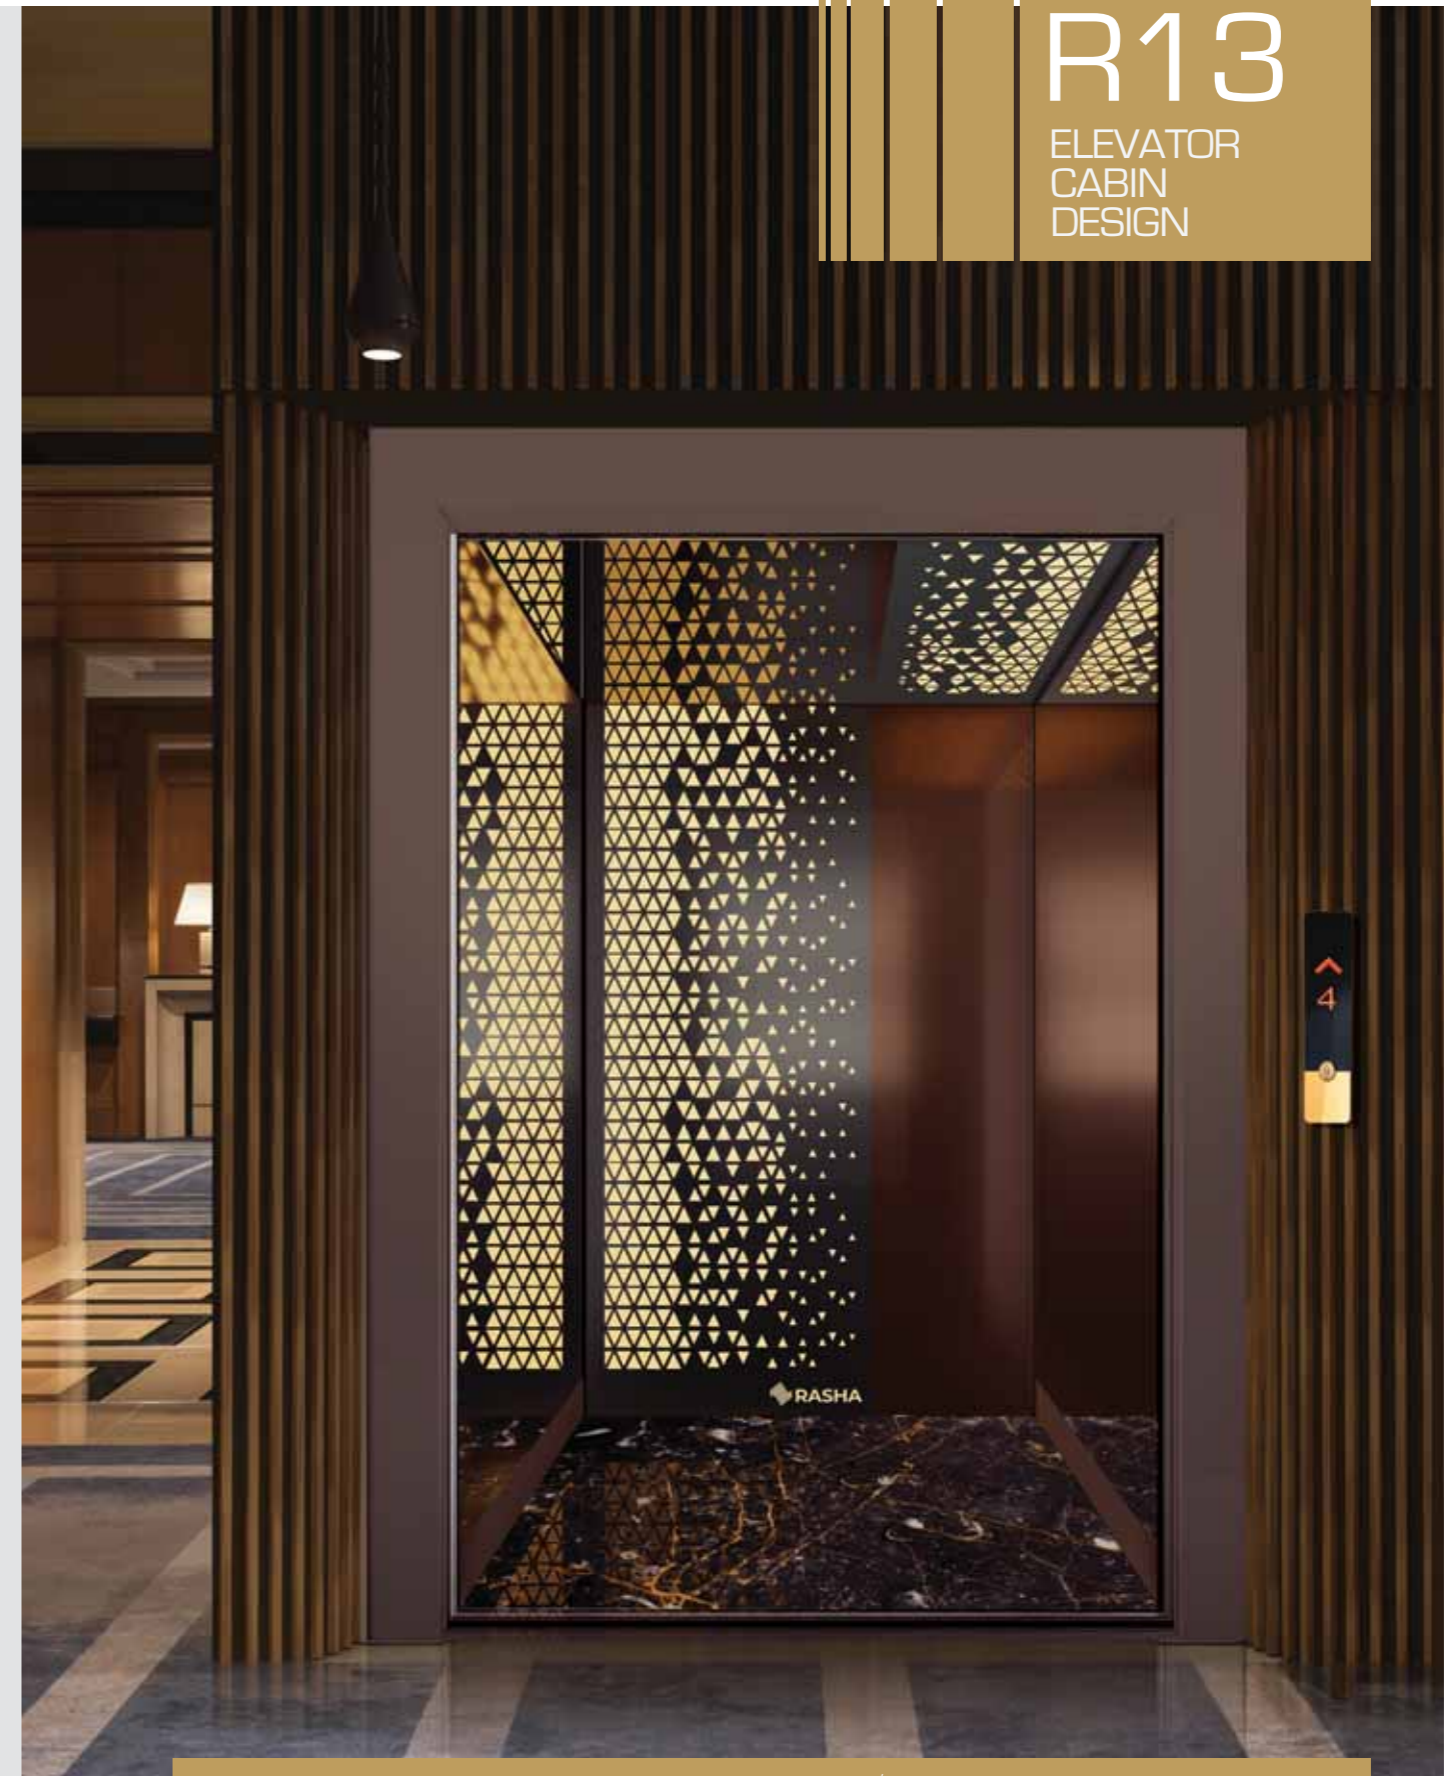

- Copper
- Silver
- Golden
- Smoked

RASHA Company is the most well equipped elevator cabins in Iran with the capability of producing cabins in various colors and tones with different materials,