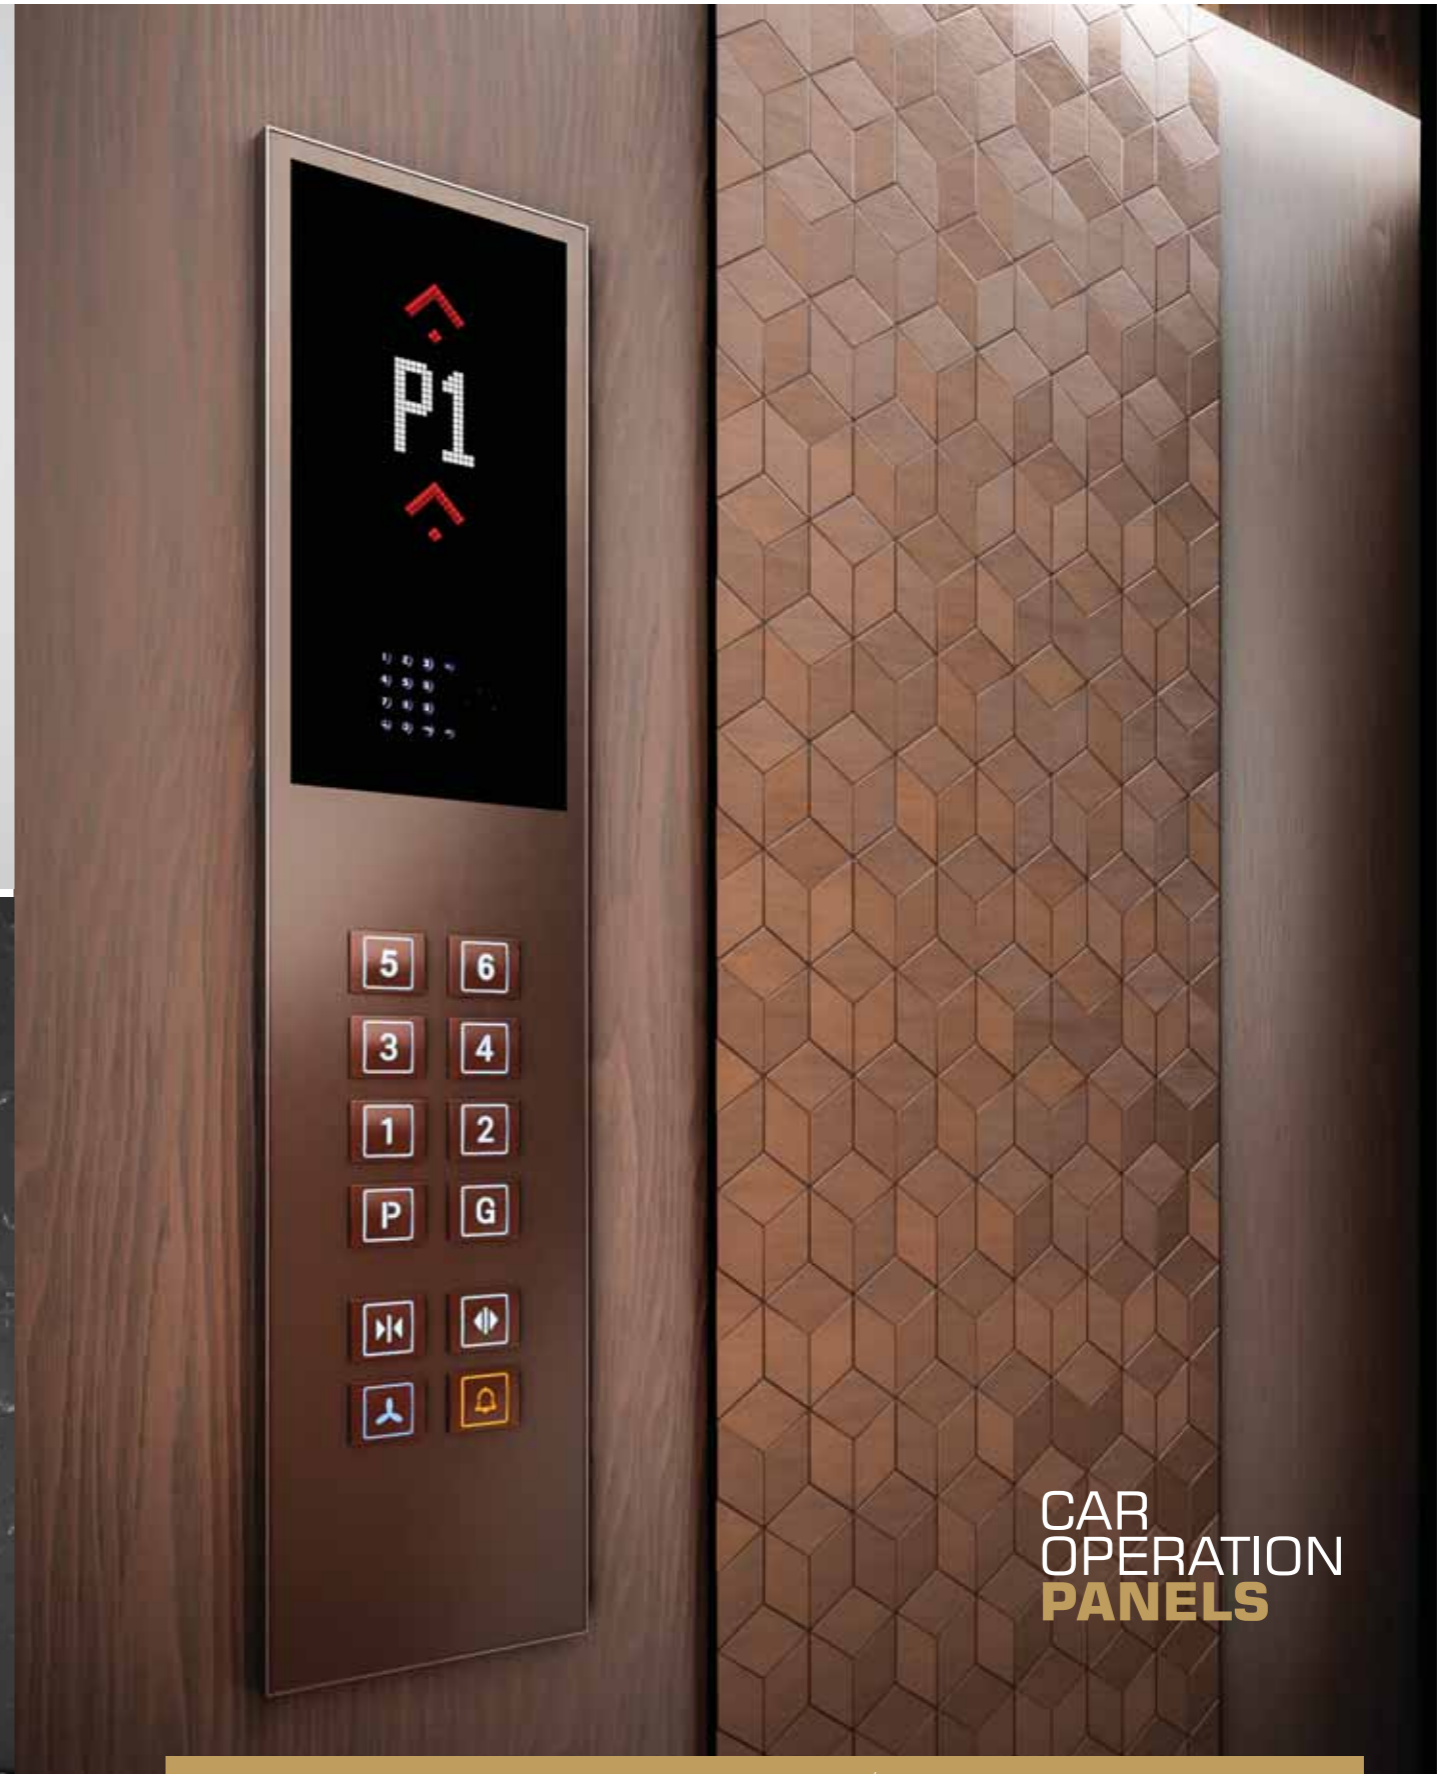

CAR
OPERATION
PANELS