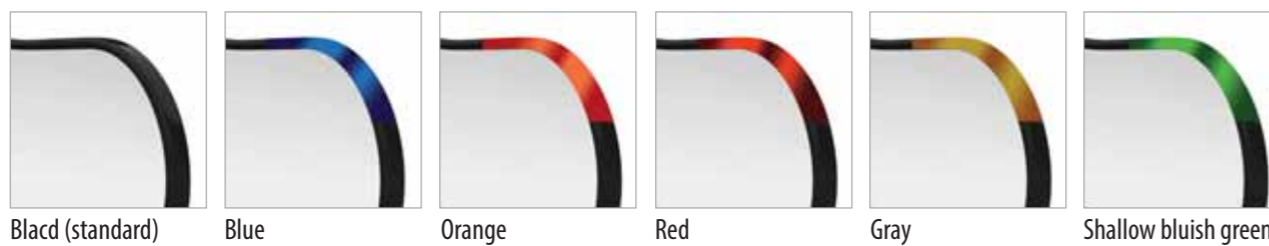

Handrial Color